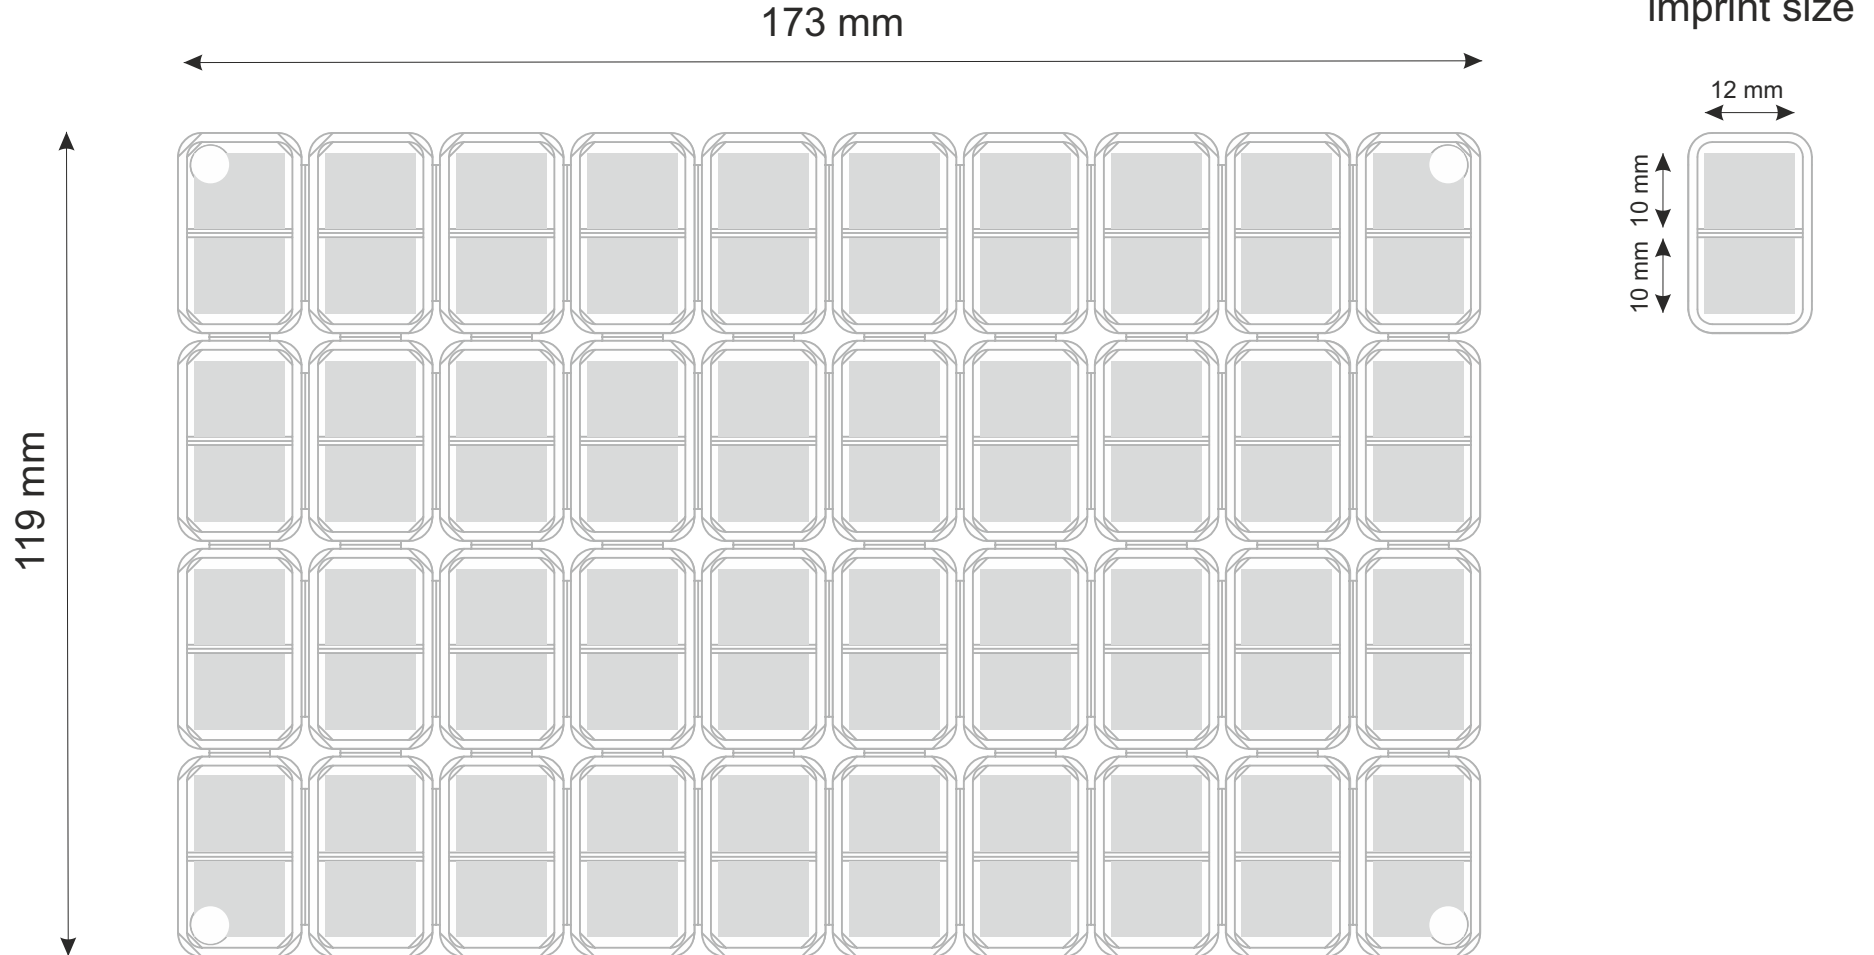

## WAFFLE tokens

place of printing

File format: cdr (up to version X7), eps, ai,  
pdf Text converted to curves.  
Colors specified in Pantone color scheme