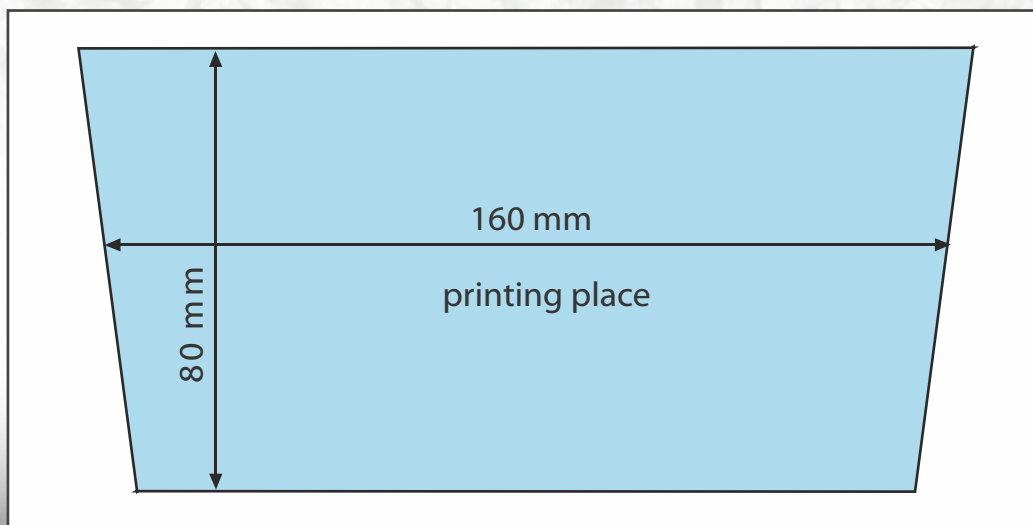

Measure cup NANO 200 ml

print scale ml standard

Any scale for dry and liquid products

Packing

850 pcs.

20 kg

12000 pcs.
(Box 1500 pcs.)

260 kg

individual scale and color printing logos

Printing place

Dimensions